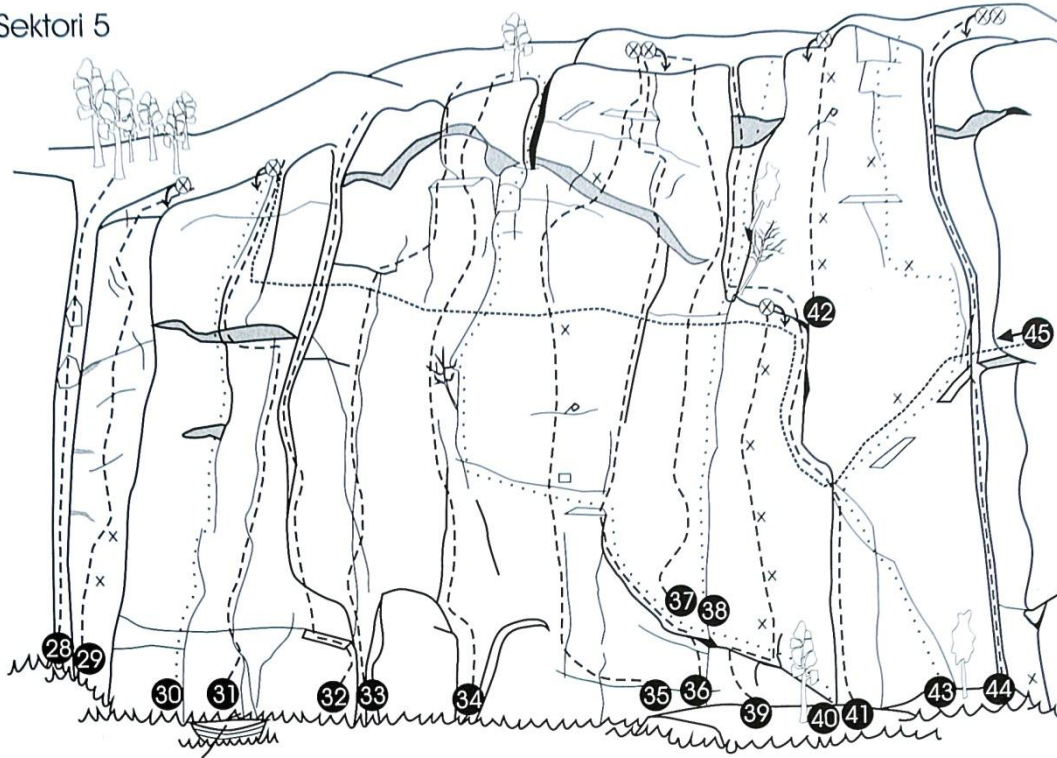

Sektor 3

18	Cowboy	5/5+	Traditional
19	Satunmaa	5+	Partially Bolted
20	Paskantärkeä	5	Partially Bolted
21	Tulenarkaa	6A/ 6-	Partially Bolted
22	Rovaniemi- Turku all night long	A2	Aid

Sektor 4

23	Ylösnousemus	6A/ 6-	Partially Bolted
24	Krakki	5+	Traditional
25	Tuohitorvi	3	Traditional
26	Luolakiipeilyä		Speleo
27	Dexal	6B/ 6	Traditional
28	Alppitorvi	4/ 4-	Traditional
29	Viimeinen dinosaurus	6C+/ 7-	Partially Bolted

Sektori 5

30	Luomus	8A	Traditional
31	Los Capitanos	7A+ / 7+	Traditional
32	Eklipsi	6C/ 6+	Traditional *
33	Jojo	6C/ 6+	Traditional
34	Dojo	6B/ 6	Traditional
35	Brothers in arms	6B/ 6	Partially Bolted
36	Josse	6A+/ 6-	Traditional
37	Nessu	6C/ 6+	Traditional
38	Ukkosenjohdatin	6A+/ 6-	Traditional
39	Lenina- T	6C+/ 7-	Sport
40	Ruotsalaisten reitti (1978)	5+	Traditional
41	Salama	5+	Traditional
42	Salama direct	6B/ 6	Partially Bolted
43	Lord of the Lies	6C/ 6+	Partially Bolted
44	Suuri Leikkaus	6B/6	Traditional