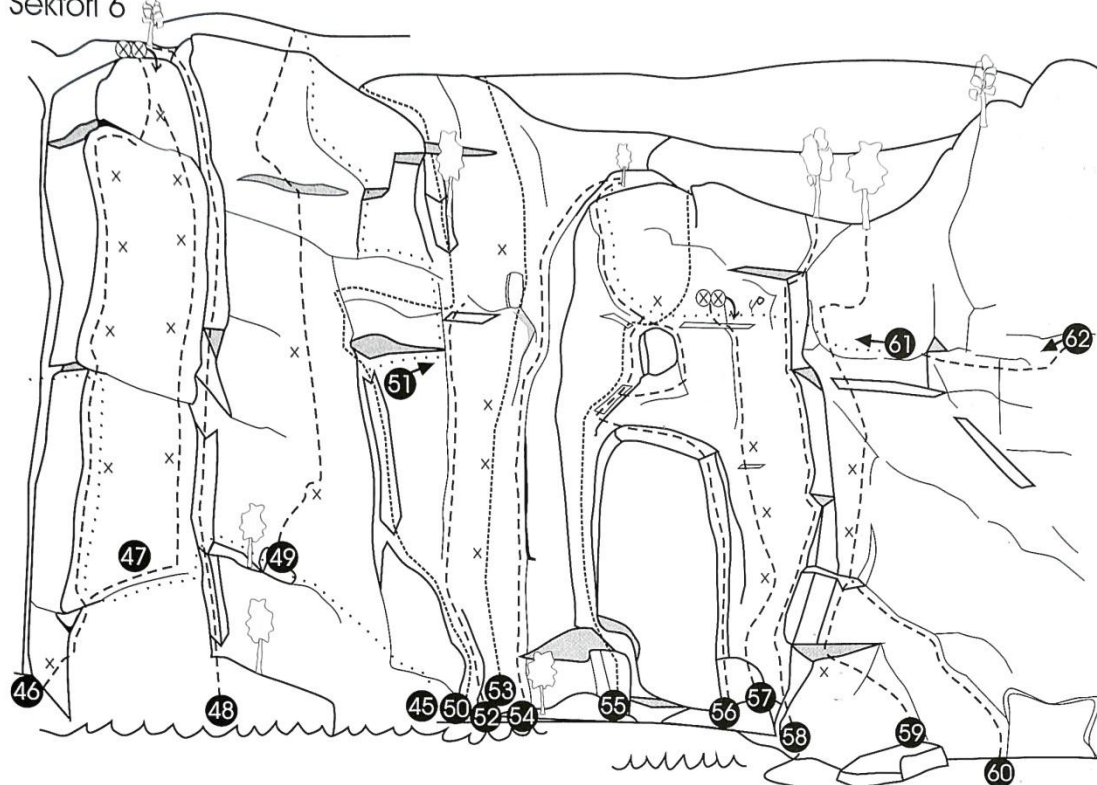

Sektor 6

45	Private Dancer (Traverse)	6	Traditional *
46	Kantti	6A+/ 6-	Partially Bolted
47	Puntti	6B/ 6	Partially Bolted
48	Puntari	5+	Traditional
49	Trikoo- Nisse	7A/ 7	Partially Bolted
50	Riipuvat Puutarhat	6A/ 6-	Traditional
51	Riipuvat Puutarhat Variant	6-	Traditional
52	Jakke Jäyhä	6B/ 6	Traditional
53	Nimeton	6C/ 6+	Partially Bolted
54	Sammalränni	5+	Traditional
55	Timanttiulkonema	5+	Traditional
56	Hylly	4	Traditional
57	Torpedo	6C/ 6+	Partially Bolted
58	Kaari	6A/ 6-	Traditional
59	Intiaanikesä	7A/ 7	Partially Bolted
60	Intiaanikesä Variant	7	Partially Bolted
61	Uitettu Koira- Poikkikulku (Traverse)	5	Partially Bolted
62	Karjala- Poikkikulku (Traverse)	4+	Traditional

* 80m Traverse (Sektor 6- Sektor 5)